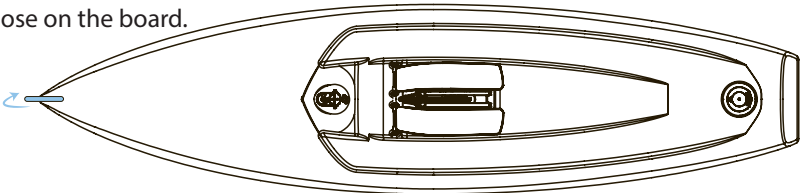

Nose Guard

This pack also comes with 2 nose guards. Apply one of the guards on the topside of the nose and pull so the material stretches around center to the underside of the nose on the board.