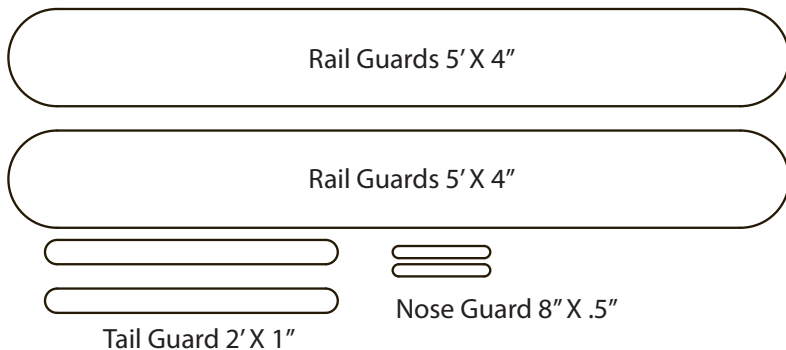

Hobie® Mirage™ Stand Up
Eclipse Scuff Guard Manual

Scuff Guard Kit

Rail Guards

The two larger 5ft guards are to protect the side of the board.

Apply directly in the middle on the side of the board.

Tail Guard

This pack comes with 2 tail guards. Apply one of the guards on the tail of the board right up against the bottom edge.

The tail guard should wrap around the corners of the tail to the sides of the board.