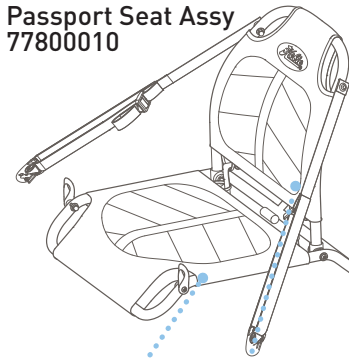

Passport Drain Plug
52802

Screws:
① M6 X 1.6 X 20mm
77800068

② M4.2 X 1.46 X 25mm
77800067

Passport Accessory Parts

Passport Seat Assy
77800010

Seat Bottom Mesh
77800013
Seat Back Mesh
77800015

Passport Paddle
77800056