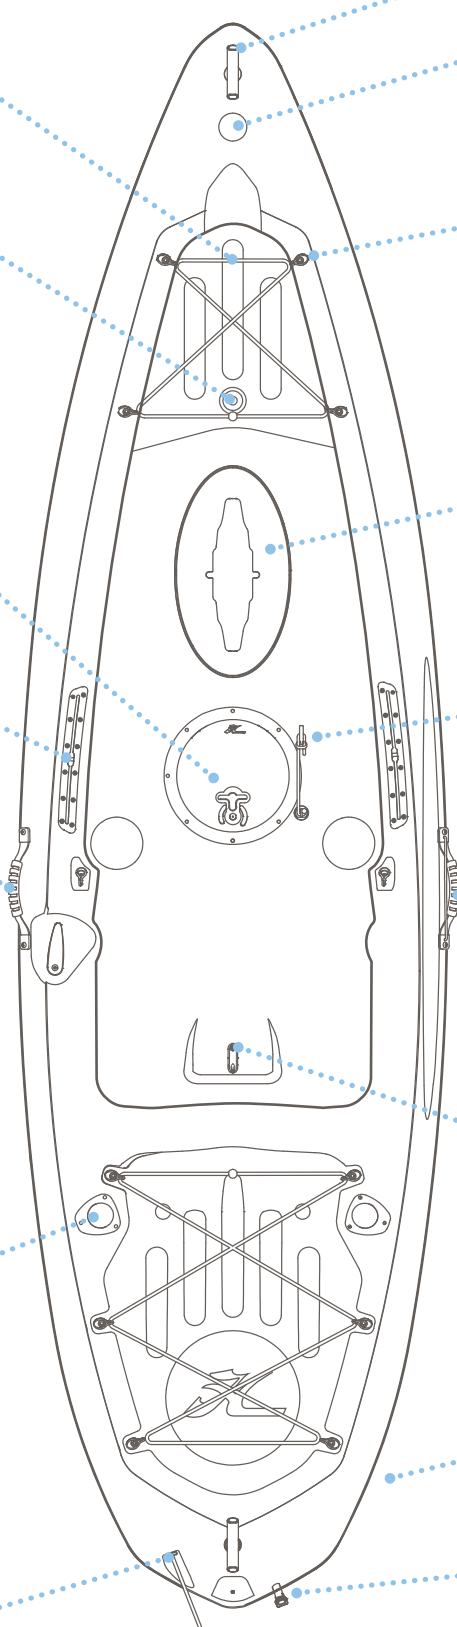

Tube Accessory Mount
77800053
Tube Accessory Gasket
77800066

8" Twist-N-Seal Hatch
71702001
8" Round Hatch Gasket
71331001

Flat Mount Track
77800052

Side Carry Handle
77800062

Steering Handle
77800036
Dome Decal, Handle
88991151

Steering Crank
77800038

Steering Rod Assy 10.5
77800041

Rod Holder
77800055
Rod Holder Gasket
77800065

Push Rod Grommet
77800040

Keel Guard (on bottom side of kayak)
77800059

Handle Assy
77800054

HCWW Gold Dome Decal
72542001

Passport Drain Plug
52802

Screws:
① M6 X 1.6 X 20mm
77800068

② M4.2 X 1.46 X 25mm
77800067

Passport Accessory Parts

Passport Seat Assy
77800010

Seat Bottom Mesh
77800013
Seat Back Mesh
77800015

Passport Paddle
77800056