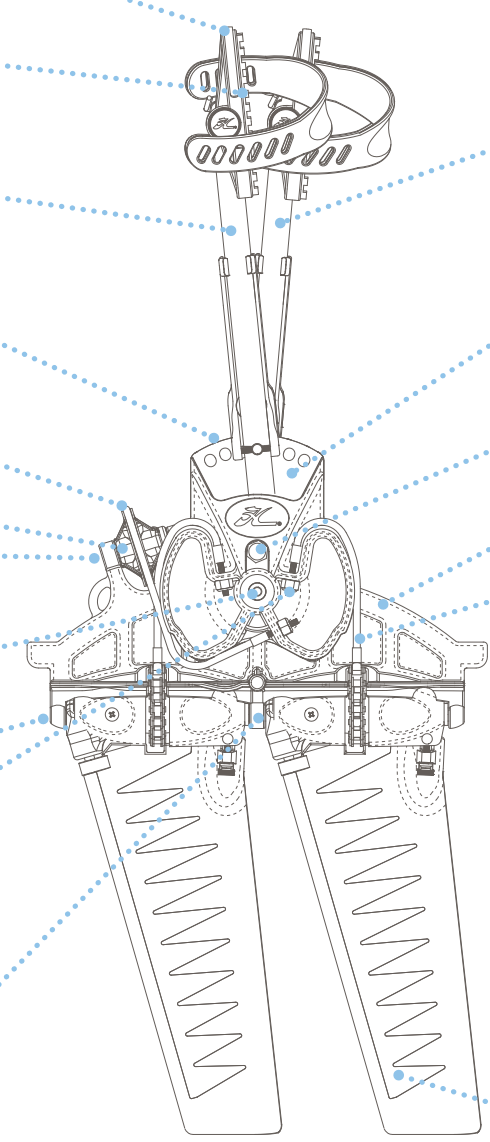

Passport Drain Plug
52802

Screws:
① M6 X 1.6 X 20mm
77800068

② M4.2 X 1.46 X 25mm
77800067

Passport Accessory Parts

Passport Seat Assy
77800010

Seat Bottom Mesh
77800013
Seat Back Mesh
77800015

Passport Paddle
77800056

Idler Pulley Wire
81203001

Idler Pulley
81124

Idler Pulley Shaft
81110001

Mirage Drive Drum Shaft
81090001

Sprocket Shaft
81080001

Chain Lock Nuts
8050111

Idler Pulley/Sprocket Shaft Set Screw
53170020

MirageDrive Classic Assy
800137

Right Pedal Assy
81228001

Drum, NON RR
811751

Bolt
81155001

Spine Mirage Drive
81181001

Chain Assy
81202001

Sprocket Assy

Outhaul Block
81050001

Fairing Screw
8031451