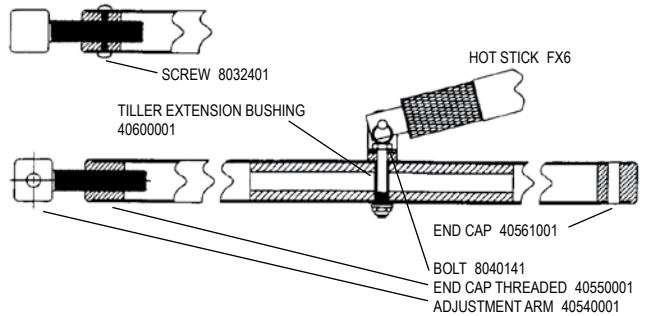

H2O MIRACLE TILLER CROSSBAR AND EXTENSION

TILLER CROSSBAR-COMLETE 40521001
TILLER CONNECTER KIT 1953