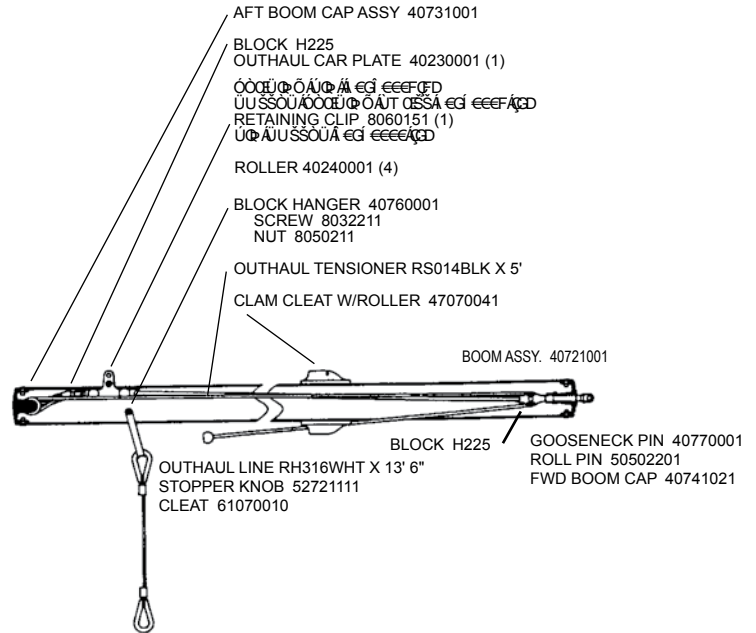

H2O MIRACLE BOOM