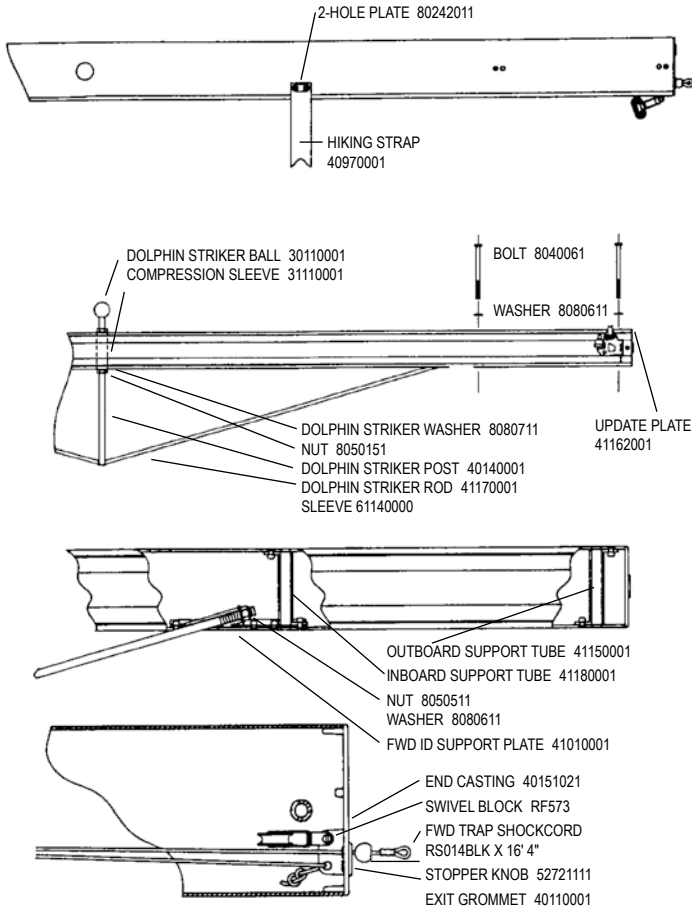

H20 MIRACLE FRONT CROSSBAR

FWD EXTRUSION 40131031