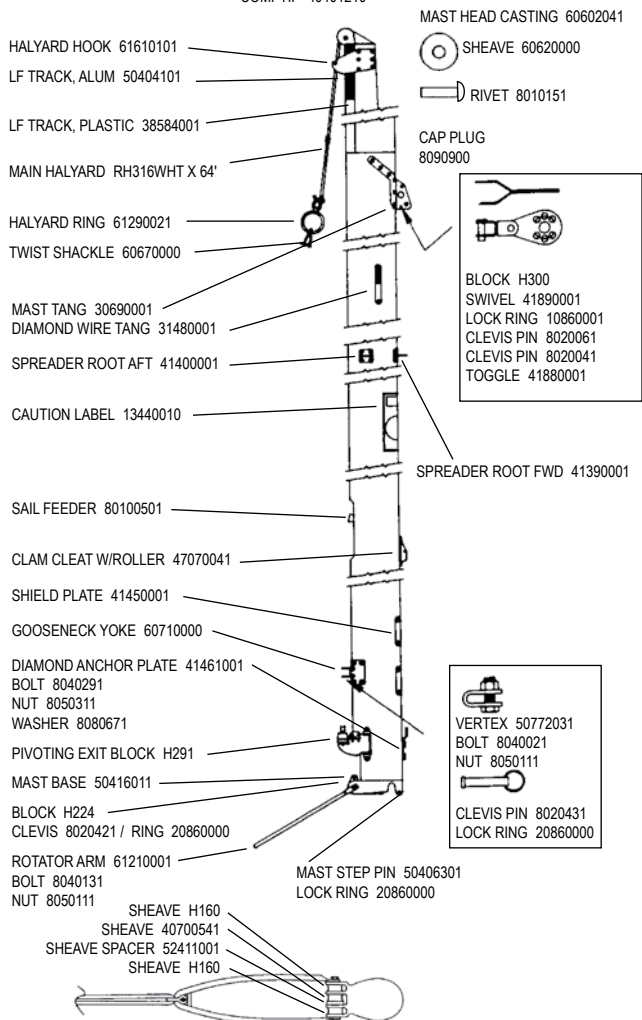

H2O MIRACLE MAST

MAST ASSY. 40581000
COMPTIP 40401210