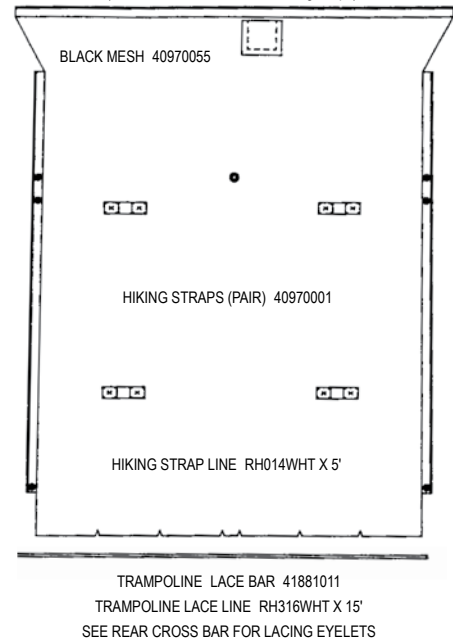

## H20 MIRACLE TRAMPOLINE

(Does not include lace line or hiking straps)

### 14" SAIL NUMBERS

	BLACK
#1	12710030
#2	12720030
#3	12730030
#4	12740030
#5	12750030
#6/9	12760030
#7	12770030
#8	12780030
#0	12700030

BELL SHACKLE 10700000  
QUAD BLOCK HSB39  
BLOCK H082  
CLEVIS PIN 8020431  
LOCK RING 20860000  
DOWNHAUL LINE  
RM014BLK 25'