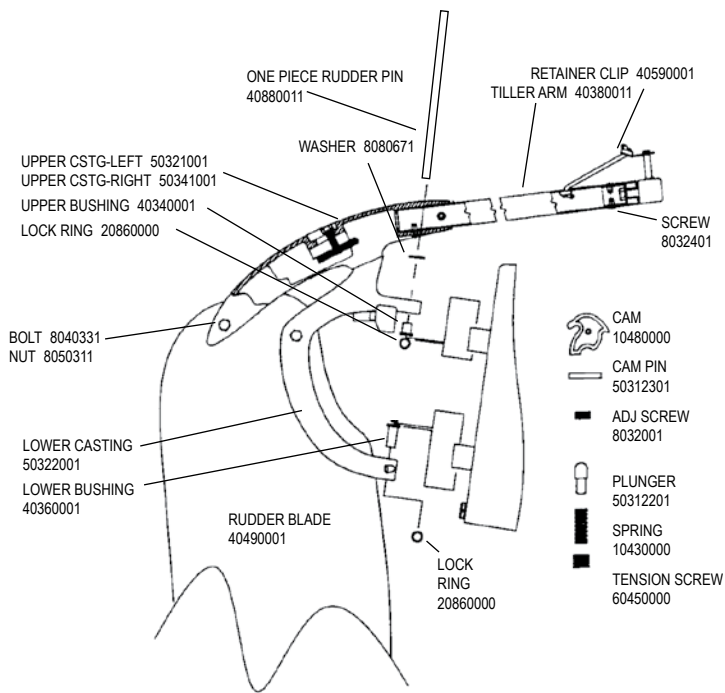

H2O MIRACLE RUDDER

H2O MIRACLE MAST

MAST ASSY. 40581000
COMPTIP 40401210

H2O MIRACLE TILLER CROSSBAR AND EXTENSION

TILLER CROSSBAR-COMLETE 40521001
TILLER CONNECTER KIT 1953

H2O MIRACLE SPREADER & DIAMOND WIRE SYSTEM