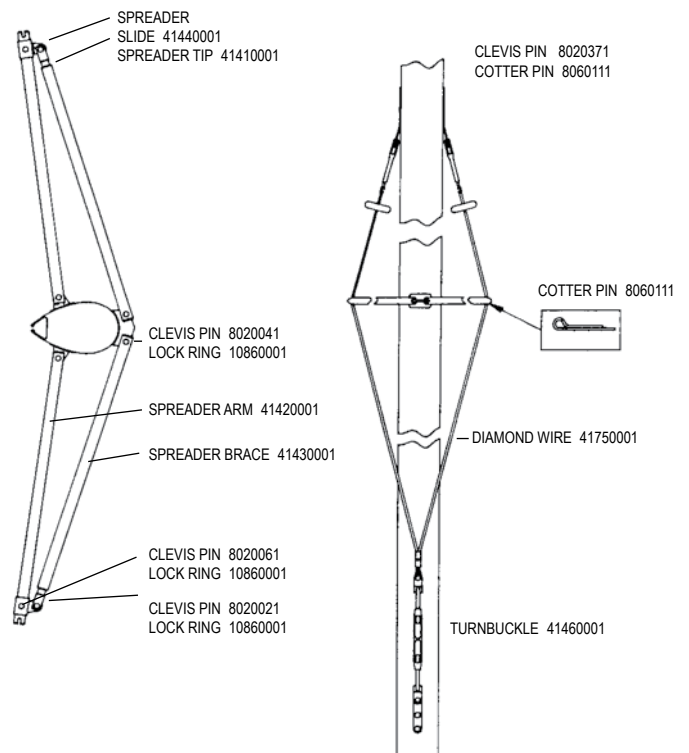

H2O MIRACLE SPREADER & DIAMOND WIRE SYSTEM