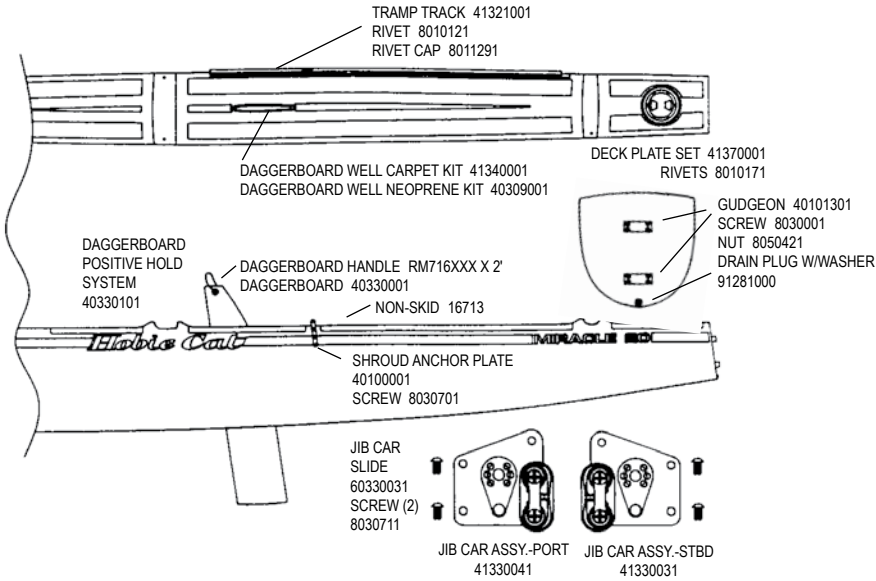

## H20 MIRACLE TRAMPOLINE

(Does not include lace line or hiking straps)

### 14" SAIL NUMBERS

	BLACK
#1	12710030
#2	12720030
#3	12730030
#4	12740030
#5	12750030
#6/9	12760030
#7	12770030
#8	12780030
#0	12700030

BELL SHACKLE 10700000  
QUAD BLOCK HSB39  
BLOCK H082  
CLEVIS PIN 8020431  
LOCK RING 20860000  
DOWNHAUL LINE  
RM014BLK 25'