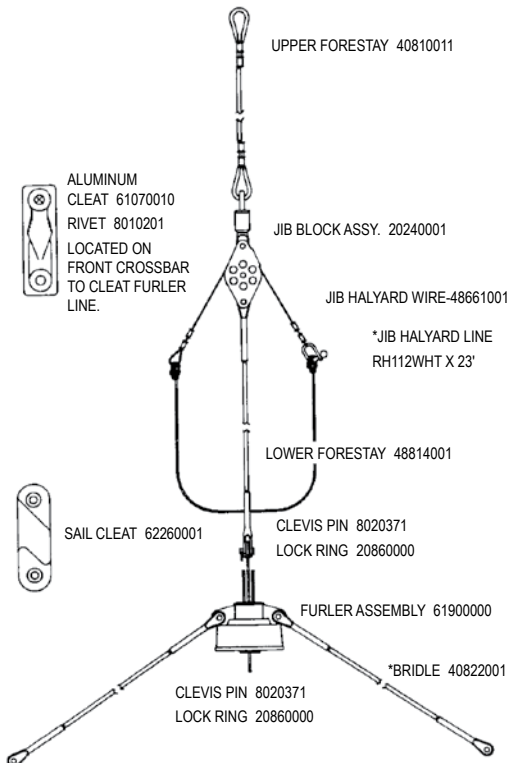

H2O MIRACLE JIB FURLING KIT

COMPLETE FURLING KIT 48921001

* = (Shown as replacement part, Not included in kit)