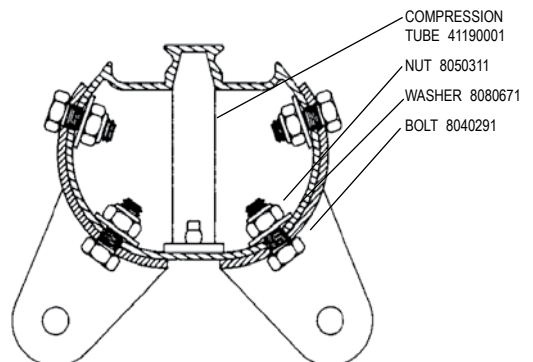

H20 MIRACLE REAR CROSSBAR

REAR EXTRUSION 40191031