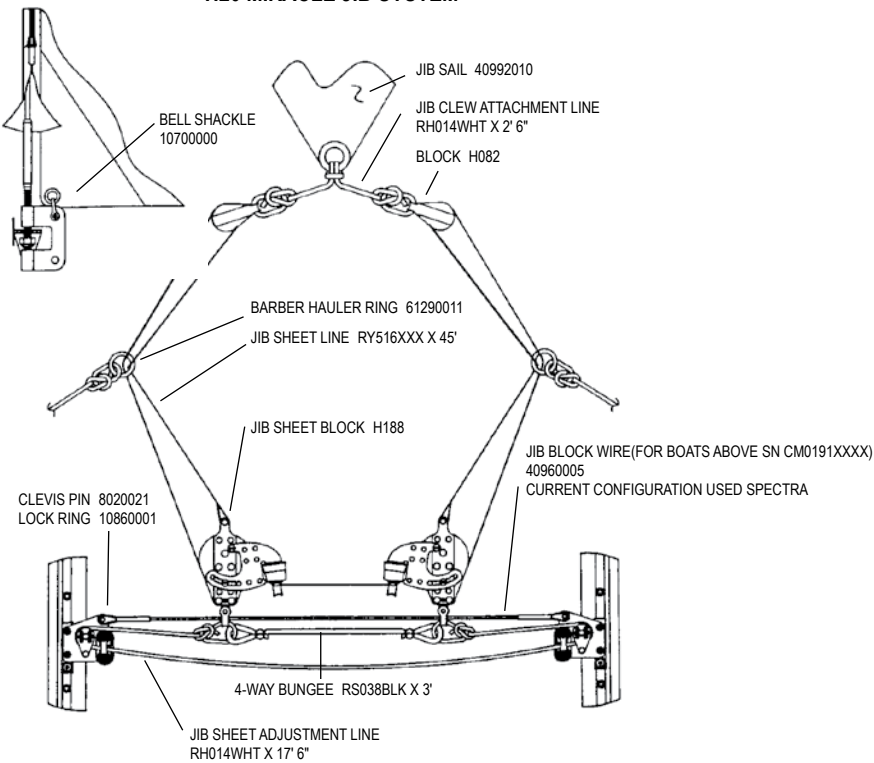

### 14" SAIL NUMBERS

	BLACK
#1	12710030
#2	12720030
#3	12730030
#4	12740030
#5	12750030
#6/9	12760030
#7	12770030
#8	12780030
#0	12700030

BELL SHACKLE 10700000  
QUAD BLOCK HSB39  
BLOCK H082  
CLEVIS PIN 8020431  
LOCK RING 20860000  
DOWNHAUL LINE  
RM014BLK 25'

## H2O MIRACLE JIB SYSTEM