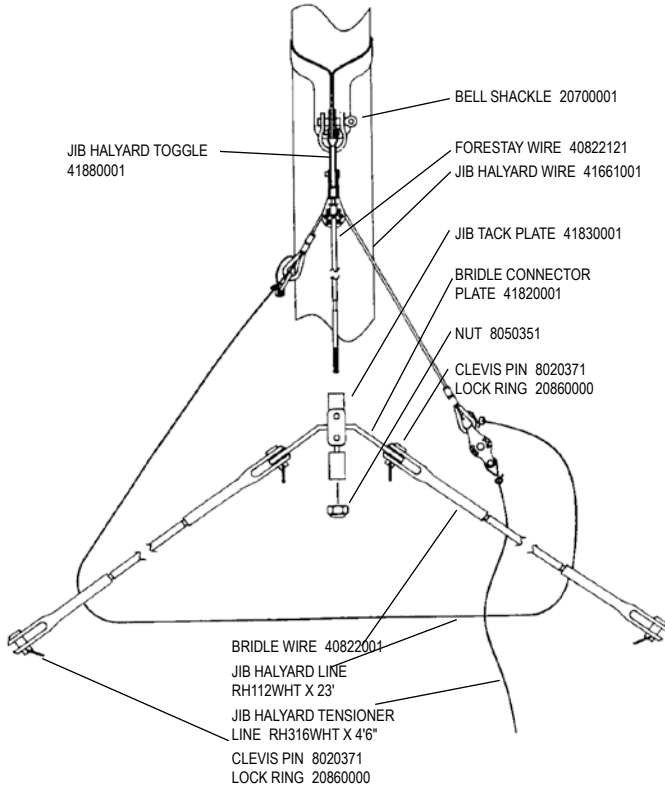

H2O MIRACLE FORESTAY AND JIB HALYARD