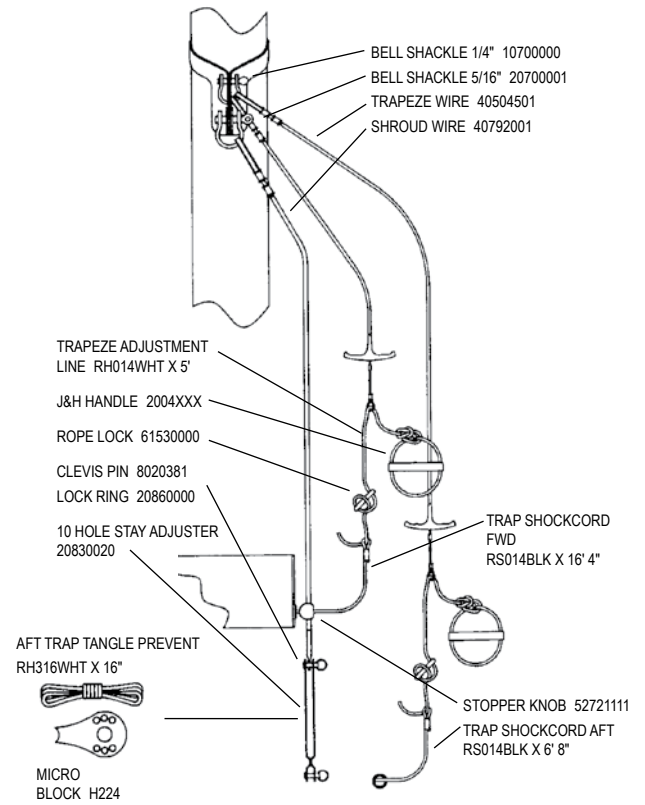

H2O MIRACLE SHROUDS AND TRAPEZE