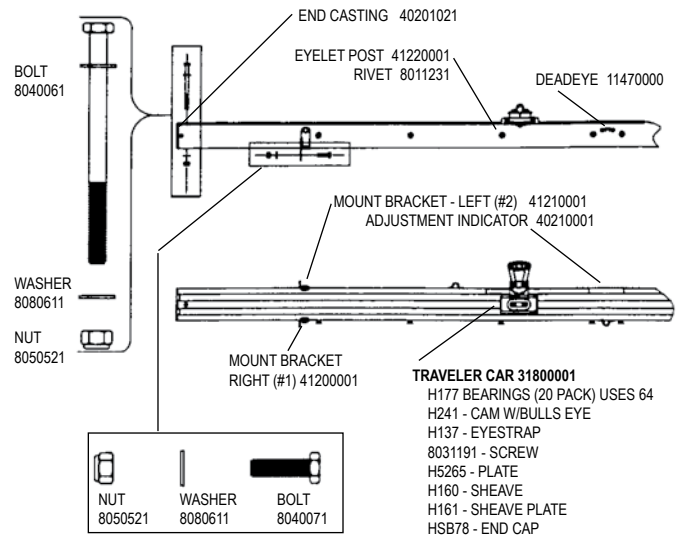

H20 MIRACLE REAR CROSSBAR

REAR EXTRUSION 40191031