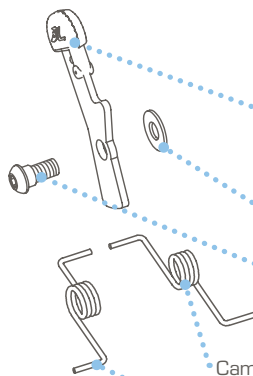

Lynx Parts

Bow/ Stern Carry Handle
77800054

Lynx Bow Dome Decal
77850087

Lynx Mast Base Top
77850021

Lynx Mast Base Bottom
77850022

Lynx EVA Floor Pad REPL
77850035

Side Carry Handle
77800062

FishFinder Plate (bottom)
77800046

Webbing Assembly Lower, RT
87800006

Webbing Assembly, LT
87800038

Steering Mount Assy, LT
87800007

Webbing Assembly Lower, LT
87800005

Mirage Well Top Assy
77800051

Mirage Well Bottom, Lynx
77850020

Cam, Mirage Well
79050011

Washer 1/4 X 5/8 SS
8080541

Cam Shoulder Bolt
98100009

Cam Spring Starboard/Right
98100017

Cam Spring Port/Left
98100016

Cassette Plug, Lynx
81538

Lynx Misc. Components

Shockcord 3/16" Silver (10" Cut Length)
8004831

Complete Steering System
Assy, Lynx
87800011

Rudder Blade, 270 STD
87800021

Pin Assy, 270 Rudder
87800048

2-Piece Paddle
74075001

Side Mount Cup Holder
87800085

Screws:

① Screw #14 X 3/4" PHSMS
8031891

② Screw #8 x 1" FHMS
8031511