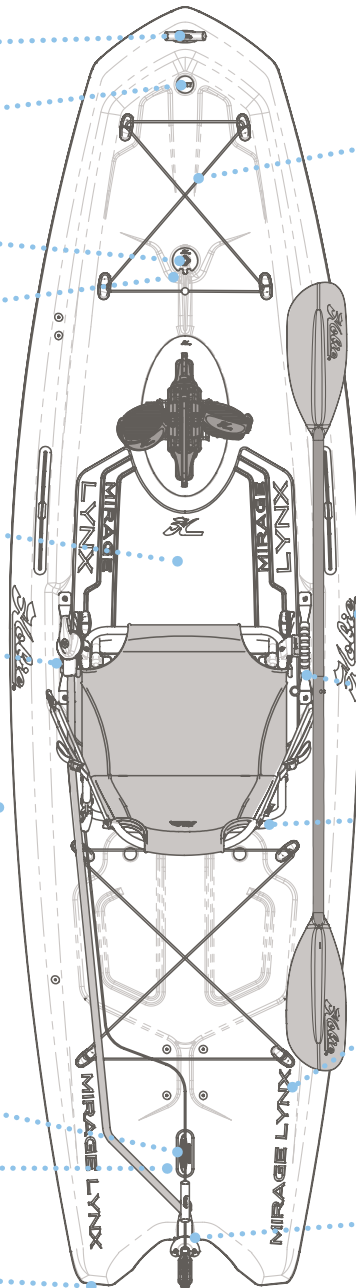

Lynx Parts

Bow/ Stern Carry Handle
77800054

Lynx Bow Dome Decal
77850087

Lynx Mast Base Top
77850021

Lynx Mast Base Bottom
77850022

Lynx EVA Floor Pad REPL
77850035

Side Carry Handle
77800062

FishFinder Plate (bottom)
77800046

Power Pole Cap Top
77850023

Power Pole Cap Bottom
77850024

Skid Guard
77850029

Shockcord 3/16" BLK
RS316BLK

Hobie Graphic, REPL KIT
77850036

Side Carry Handle w/
Bungee and Ball
77850034

Seat Mount, Lynx
77850026

Hobie Graphic, REPL KIT
77850036

Rudder Gudgeon
77850028

Lynx Seat and Well Parts

Lynx Chair Assembly 87800000

Seatback Mesh
87800001

Webbing Assembly, RT
87800039

Seatbottom Mesh
87800002

Steering Mount Assy, RT
87800008

Washer 1/4 X 5/8 SS
8080541

Cam Shoulder Bolt
98100009

Cam Spring Starboard/Right
98100017

Cam Spring Port/Left
98100016

Cassette Plug, Lynx
81538

Lynx Misc. Components

Shockcord 3/16" Silver (10" Cut Length)
8004831