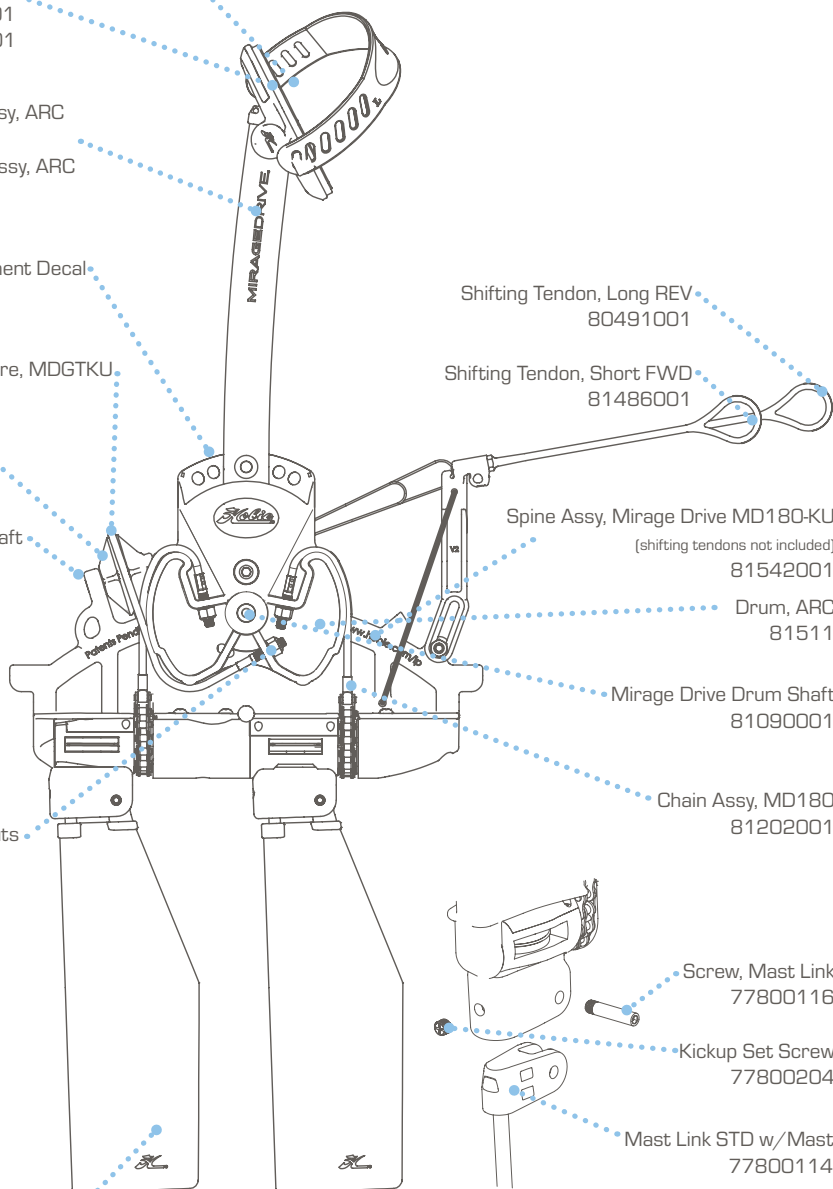

Complete Steering System
Assy, Lynx
87800011

Rudder Blade, 270 STD
87800021

Pin Assy, 270 Rudder
87800048

2-Piece Paddle
74075001

Side Mount Cup Holder
87800085

Screws:

① Screw #14 X 3/4" PHSMS
8031891

② Screw #8 x 1" FHMS
8031511

Idler Pulley Wire, MDGTKU
81203001

Idler Pulley
81123001

Idler Pulley Shaft
81110001

Chain Lock Nuts
8050111

Mirage Fin STD KU
77800190

Shifting Tendon, Long REV
80491001

Shifting Tendon, Short FWD
81486001

Spine Assy, Mirage Drive MD180-KU
[shifting tendons not included]
81542001

Drum, ARC
81511

Mirage Drive Drum Shaft
81090001

Chain Assy, MD180
81202001

Screw, Mast Link
77800116

Kickup Set Screw
77800204

Mast Link STD w/Mast
77800114