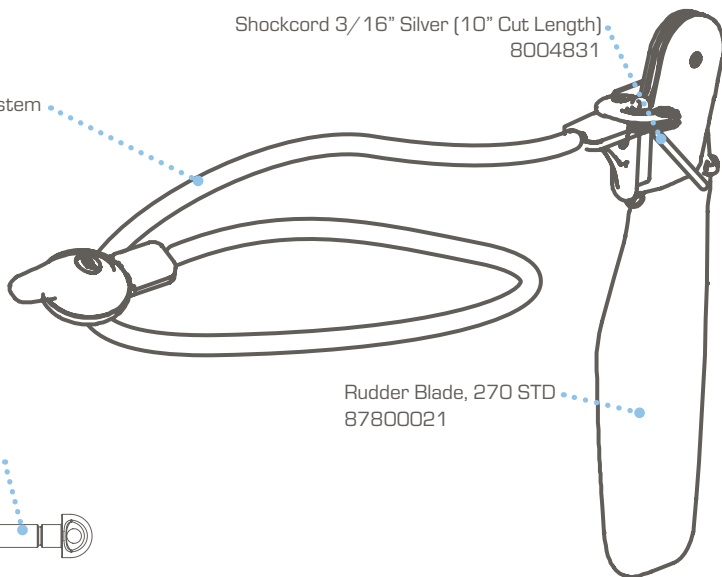

Webbing Assembly Lower, RT
87800006

Webbing Assembly, LT
87800038

Steering Mount Assy, LT
87800007

Webbing Assembly Lower, LT
87800005

Mirage Well Top Assy
77800051

Mirage Well Bottom, Lynx
77850020

Cam, Mirage Well
79050011

Washer 1/4 X 5/8 SS
8080541

Cam Shoulder Bolt
98100009

Cam Spring Starboard/Right
98100017

Cam Spring Port/Left
98100016

Cassette Plug, Lynx
81538

Lynx Misc. Components

Shockcord 3/16" Silver (10" Cut Length)
8004831

Complete Steering System
Assy, Lynx
87800011

Rudder Blade, 270 STD
87800021

Pin Assy, 270 Rudder
87800048

2-Piece Paddle
74075001

Side Mount Cup Holder
87800085

Screws:

① Screw #14 X 3/4" PHSMS
8031891

② Screw #8 x 1" FHMS
8031511