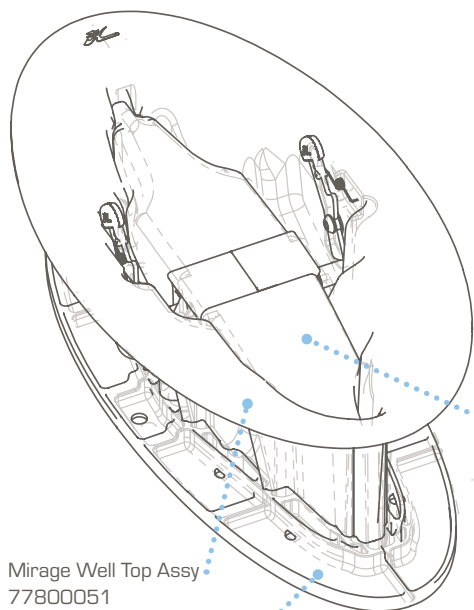

Webbing Assembly Lower, RT
87800006

Webbing Assembly, LT
87800038

Steering Mount Assy, LT
87800007

Webbing Assembly Lower, LT
87800005

Mirage Well Top Assy
77800051

Mirage Well Bottom, Lynx
77850020

Cam, Mirage Well
79050011

Washer 1/4 X 5/8 SS
8080541

Cam Shoulder Bolt
98100009

Cam Spring Starboard/Right
98100017

Cam Spring Port/Left
98100016

Cassette Plug, Lynx
81538

Lynx Misc. Components

Shockcord 3/16" Silver (10" Cut Length)
8004831